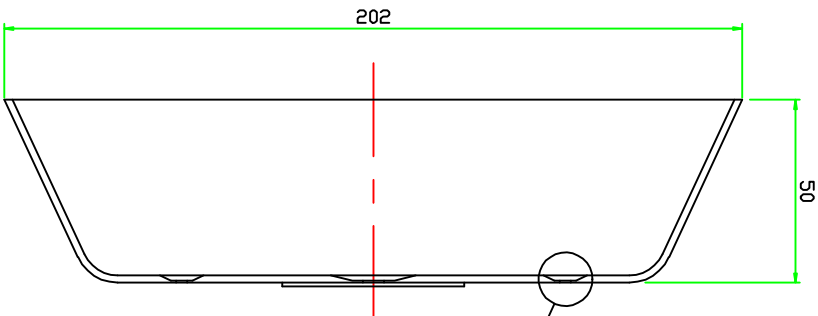

Product Codes: B198/B199

File Ref: Uncontrolled Copy

TOLERANCE BOX	
RANGE	TOLERANCE
0 LESS THAN 400	- 0 + 2.0
400 LESS THAN 800	- 0 + 4.0
MORE THAN 800	- 0 + 6.0

NOTES

1. ALL DIMENSIONS IN MM'S.
2. TOLERANCES AS DETAILED IN TOLERANCE BOX, UNLESS OTHERWISE STATED.
3. MANUFACTURERS IDENTIFICATION TO BE MOULDED ON INTERNAL FACEFALL.

FINISH	BLACK
MATERIAL	

MODEL - B198/B199

DESCRIPTION	POST SOCKET COVER - 110X49	DRW. No.	VC80C	Sh. REV.	1 0
CUSTOMER	N/A	DATE	27-07-2007		
PRODUCT	VENT	DRAWN	RP	CHECKED	
SCALE	NTS				