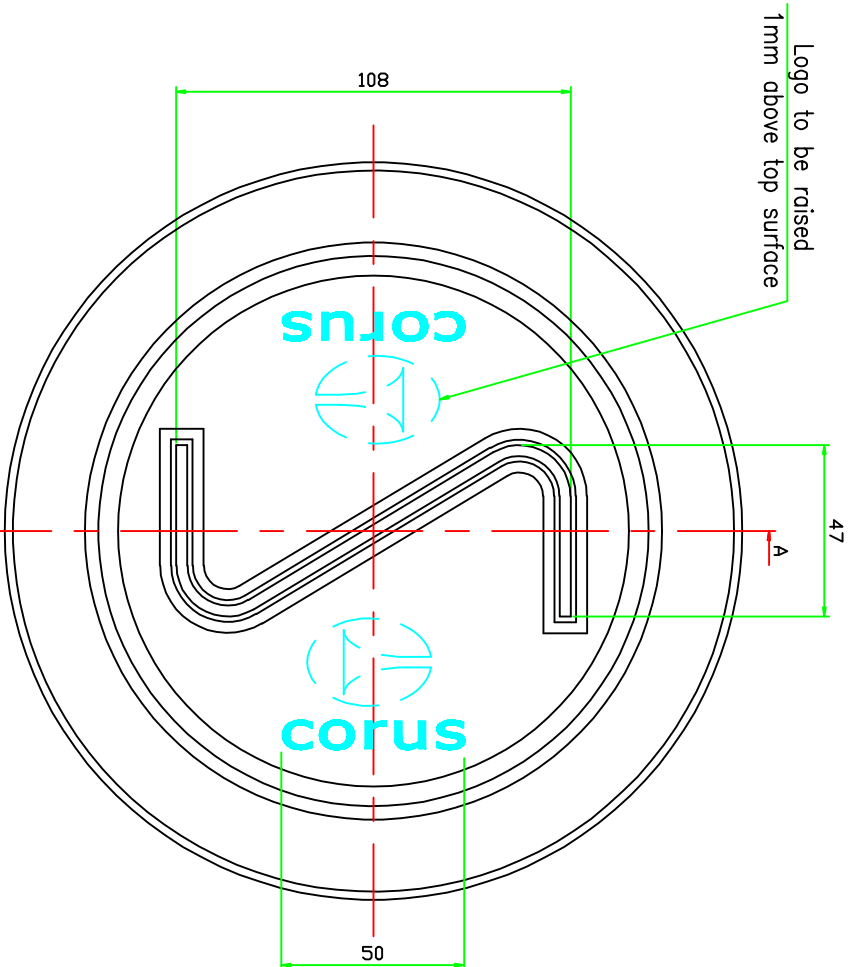

Product Codes: B198/B199

File Ref: Uncontrolled Copy

TOLERANCE BOX	
RANGE	TOLERANCE
0 LESS THAN 400	- 0 + 2.0
400 LESS THAN 800	- 0 + 4.0
MORE THAN 800	- 0 + 6.0

NOTES

1. ALL DIMENSIONS IN MM'S.
2. TOLERANCES AS DETAILED IN TOLERANCE BOX, UNLESS OTHERWISE STATED.
3. MANUFACTURERS IDENTIFICATION TO BE MOULDED ON INTERNAL FACEFALL.

FINISH	BLACK
MATERIAL	

MODEL - B198/B199

DESCRIPTION	POST SOCKET COVER - 110X49	DRW. No.	VC80C	Sh. REV.	1 0
CUSTOMER	N/A	DATE	27-07-2007		
PRODUCT	VENT	DRAWN	RP	CHECKED	
SCALE	NTS				