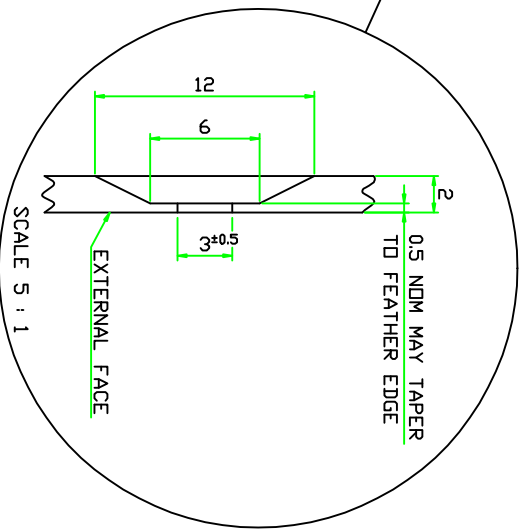

Product Codes: B198/B199

File Ref: Uncontrolled Copy

TOLERANCE BOX	
RANGE	TOLERANCE
0 LESS THAN 400	- 0 + 2.0
400 LESS THAN 800	- 0 + 4.0
MORE THAN 800	- 0 + 6.0

NOTES

1. ALL DIMENSIONS IN MM'S.
2. TOLERANCES AS DETAILED IN TOLERANCE BOX, UNLESS OTHERWISE STATED.
3. MANUFACTURERS IDENTIFICATION TO BE MOULDED ON INTERNAL FACEFALL.

FINISH	BLACK
MATERIAL	

MODEL - B198/B199

DESCRIPTION	POST SOCKET COVER - 110X49	DRW. No.	VC80C	Sh. REV.	1 0
CUSTOMER	N/A	DATE	27-07-2007		
PRODUCT	VENT	DRAWN	RP	CHECKED	
SCALE	NTS				